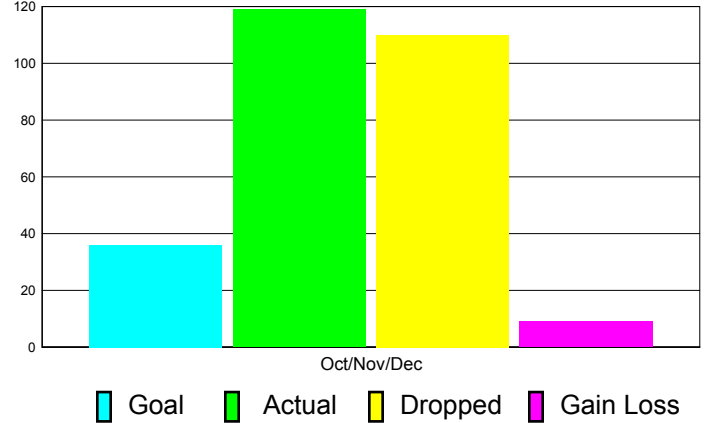

Membership Results 2011-2012

Goal, New, Dropped, Gain/Loss